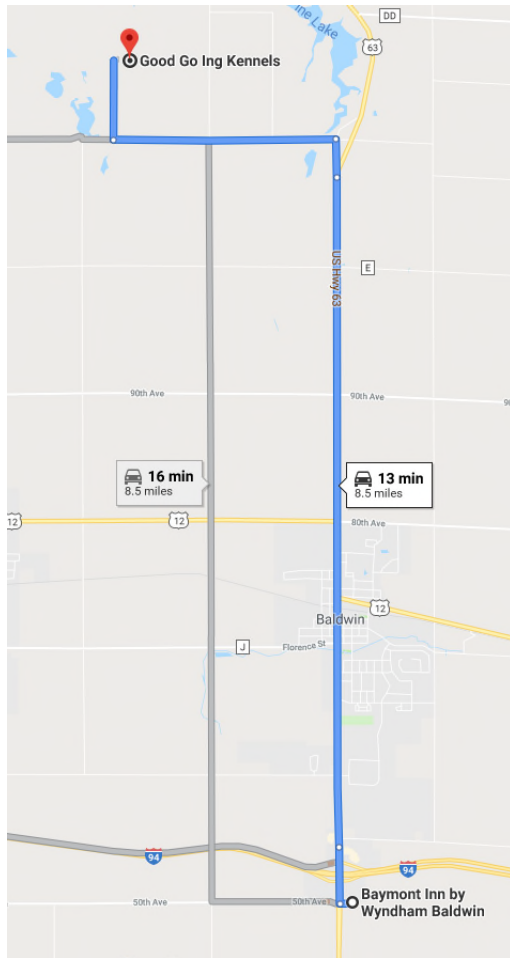

Maps and Directions

Directions to show site at Mill Pond Park, 415 Maple St., Baldwin, WI

Driving Instructions to show site:

From Minneapolis/St. Paul: I-94 east to Baldwin (exit 19/Rt-63). Turn left on Rt-63 and proceed north approx. 2 miles to Baldwin. In Baldwin, turn right on Maple St. (1 block before traffic light). Proceed east on Maple St. to the four-way stop. Continue straight and turn left at Mill Pond Park.

From Eau Claire: I-94 west to Baldwin (exit 19/Rt-63). Turn right on Rt-63 and proceed north approx. 2 miles to Baldwin. In Baldwin, turn right on Maple St. (1 block before traffic light). Proceed east on Maple St. to the four-way stop. Continue straight and turn left at Mill Pond Park.

Directions to hunt events at Good Go Ing Kennels

Driving Instructions to hunt event site from Baymont Inn, 805 Energy Street, Baldwin, WI 54002

Head west toward 10th Ave (0.1 mi). Turn right at the 1st cross street onto 10th Ave (.4 mi)
Keep right continue on 10th Ave/US Hwy 63 N (5.3 mi) slight left onto 210th St (0.3 mi) Turn
left onto 110th Ave (1.7 mi) Turn right onto 192nd St (0.6 mi)