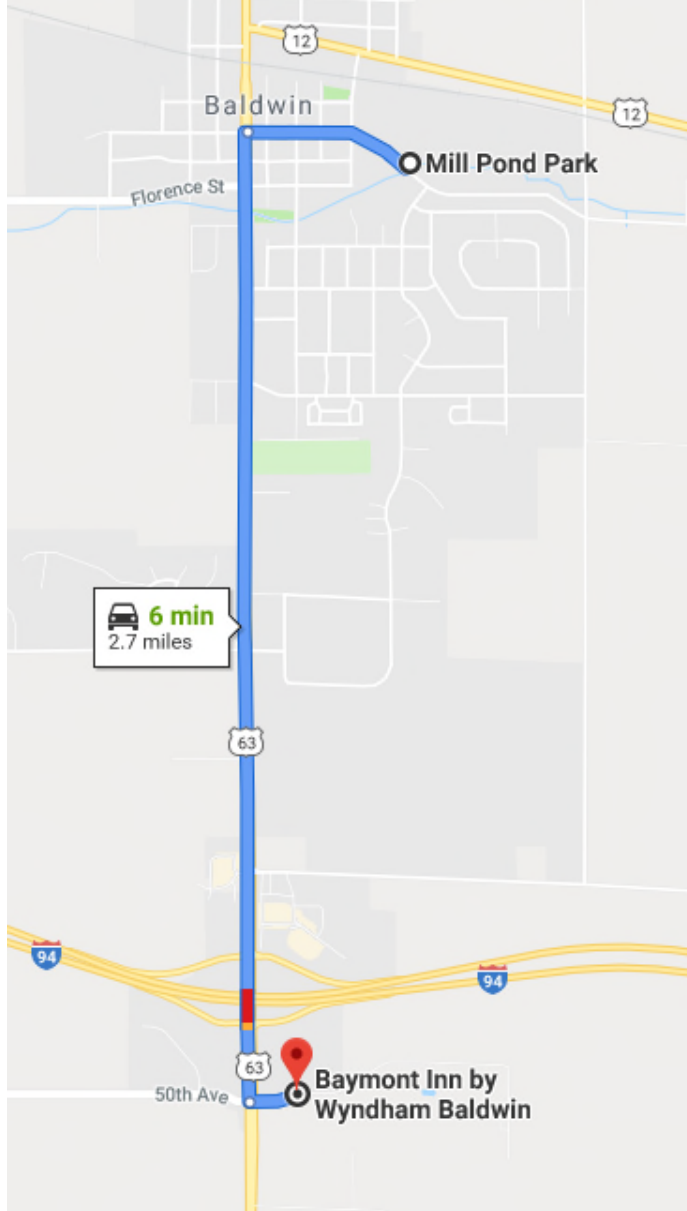

Maps and Directions

Directions to show site at Mill Pond Park, 415 Maple St., Baldwin, WI

Driving Instructions to show site:

From Minneapolis/St. Paul: I-94 east to Baldwin (exit 19/Rt-63). Turn left on Rt-63 and proceed north approx. 2 miles to Baldwin. In Baldwin, turn right on Maple St. (1 block before traffic light). Proceed east on Maple St. to the four-way stop. Continue straight and turn left at Mill Pond Park.

From Eau Claire: I-94 west to Baldwin (exit 19/Rt-63). Turn right on Rt-63 and proceed north approx. 2 miles to Baldwin. In Baldwin, turn right on Maple St. (1 block before traffic light). Proceed east on Maple St. to the four-way stop. Continue straight and turn left at Mill Pond Park.

Directions to hunt events at Good Go Ing Kennels

Driving Instructions to hunt event site from Baymont Inn, 805 Energy Street, Baldwin, WI 54002

Head west toward 10th Ave (0.1 mi). Turn right at the 1st cross street onto 10th Ave (.4 mi)
Keep right continue on 10th Ave/US Hwy 63 N (5.3 mi) slight left onto 210th St (0.3 mi) Turn
left onto 110th Ave (1.7 mi) Turn right onto 192nd St (0.6 mi)